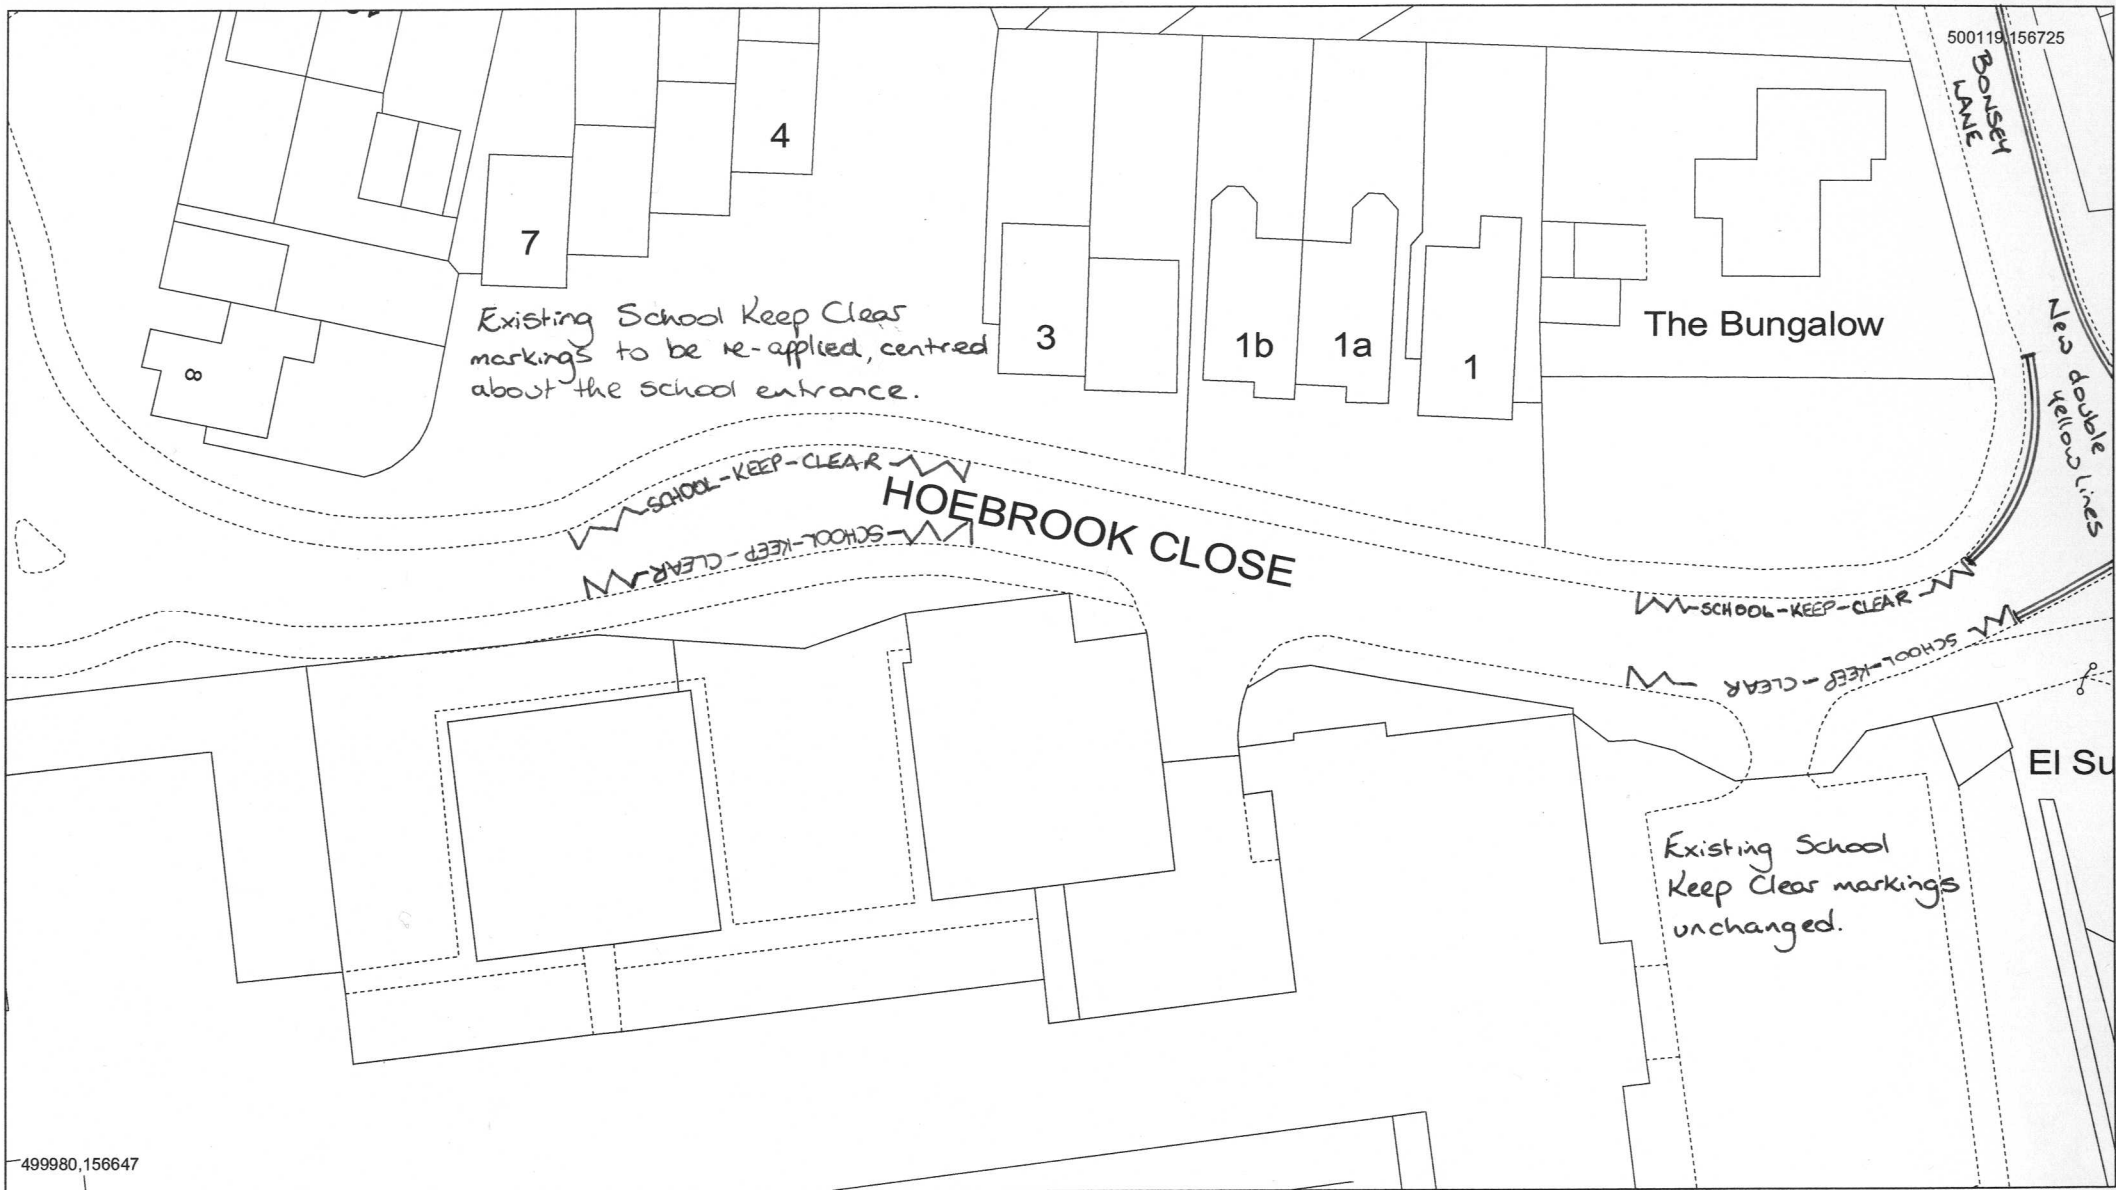

BONSEY LANE - PROPOSED DOUBLE YELLOW LINES
 (existing School Keep Clear markings in Hoebrook Close are not shown)

	Date:	07/04/2006	Reproduced from the Ordnance Survey mapping with the permission of the Controller of Her Majesty's Stationery Office © Crown copyright. Unauthorised reproduction infringes Crown copyright and may lead to prosecution or civil proceedings.	
	Printed by:	kdp		
Drawing No.:		12158	Surrey County Council, LA076872, 1996.	
Scale		1:500		

HOEBROOK CLOSE - PROPOSED REPOSITIONING OF SCHOOL KEEP CLEAR MARKINGS.

Date: 07/04/2006

Printed by: kdp

Drawing No.: 12159

Scale 1:500

'Reproduced from the Ordnance Survey mapping with the permission of the Controller of Her Majesty's Stationery Office © Crown copyright. Unauthorised reproduction infringes Crown copyright and may lead to prosecution or civil proceedings.'